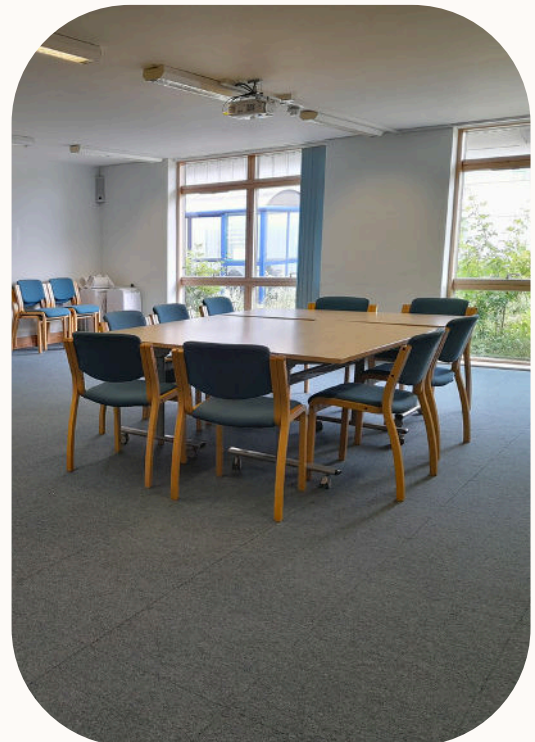

A spacious standalone centre, includes: main hall, kitchen, small break out room, small outdoor space, toilets disability access, WIFI, and, video and conferencing equipment. Ideal for training courses, family groups and youth clubs.

 Sussex
Community
Development
Association

Making a difference

in our community

Newhaven Valley Room

A large bright and airy conference room. Suitable for 40 standing or 30 seated. Includes WIFI and video conferencing equipment .

Making a difference

in our community

Meeting Room

A compact but bright conference or meeting room. Suitable for 6 seated. Includes, WIFI.

Making a difference

in our community

Tidemills Room

A small private meeting room perfect for therapies, clinics or hot-desking. Suitable for up to 4 seated. includes WIFI.

Making a difference

in our community

Advice Room

A small private meeting room perfect for therapies, clinics or hot desking. Suitable for up to 4 seated. includes WIFI.

Sensory Room

A small multi-sensory room equipped with a range of sensory stimuli to promote relaxation and exploration. Perfect for small groups of up to 3 adults and 3 children or 1:1 sensory play.